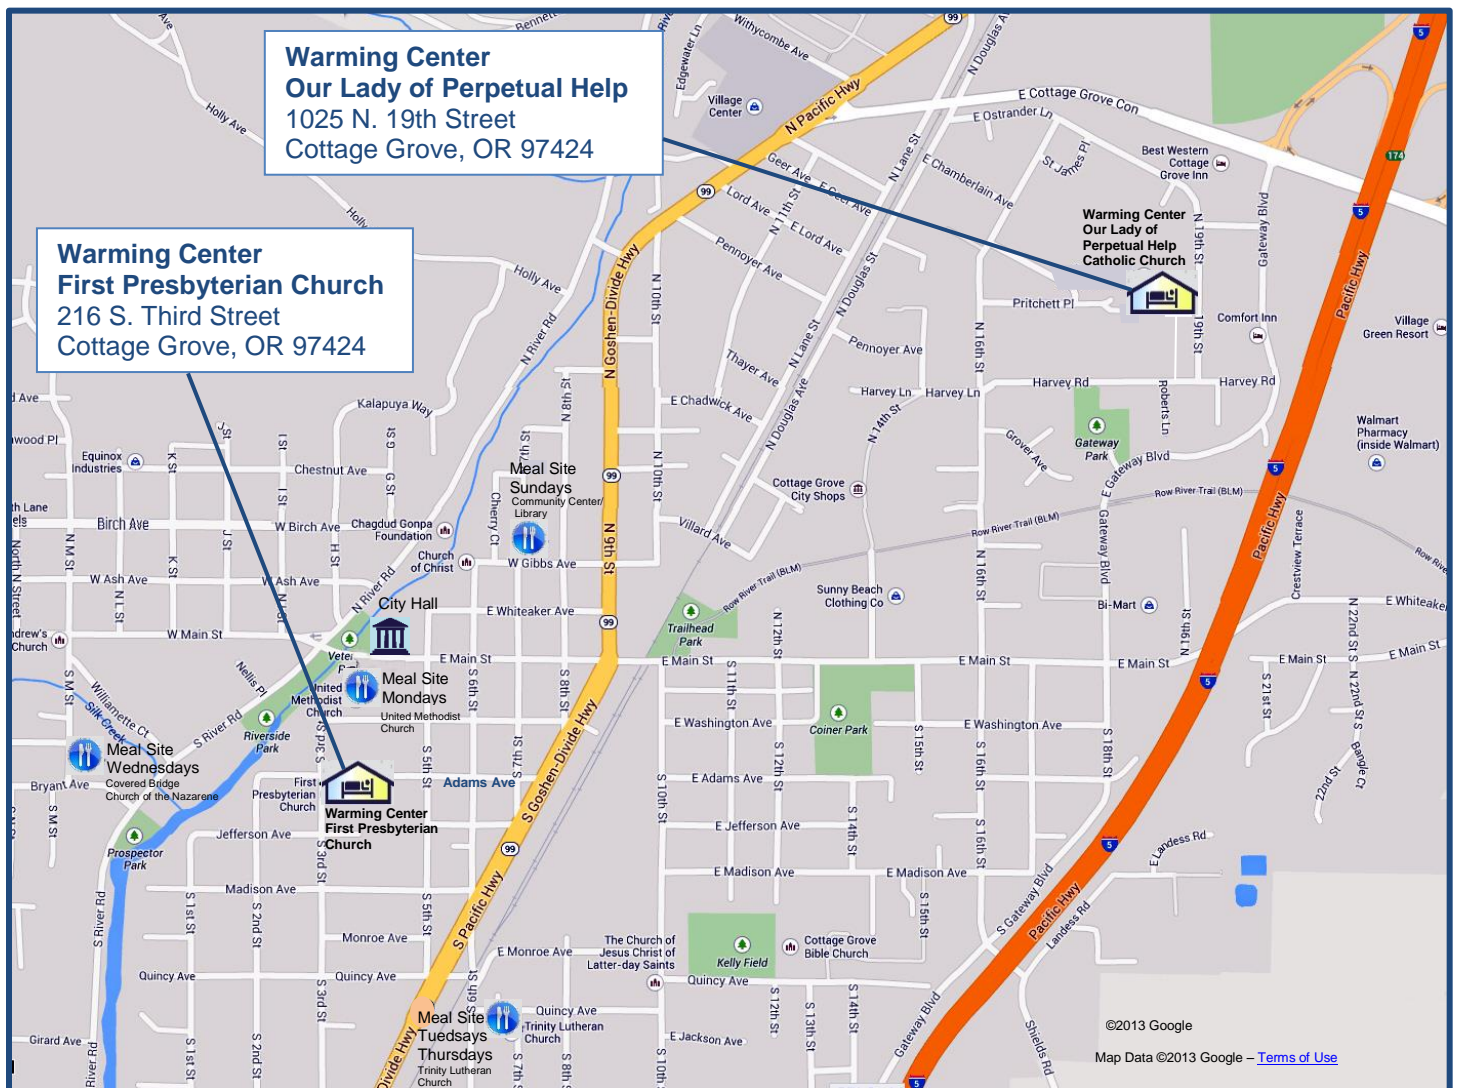

Beds for Freezing Nights Warming Centers

Beds for Freezing Nights Warming Centers

Warming Centers are activated on nights when the temperature falls to 29 degrees Fahrenheit or below. Visit www.freezingnights.com or call 541-968-3357 for current status.

First Presbyterian Church

216 S. Third Street
Cottage Grove, OR 97424

Our Lady of Perpetual Help Catholic Church

1025 N. 19th Street
Cottage Grove, OR 97424.

Cottage Grove Meal Sites¹

Sundays

Cottage Grove Community Center & Library
Shepherd Room | 700 E. Gibbs Avenue
Free | Serving Time: 5 p.m.

Mondays

Cottage Grove United Methodist Church
334 Washington Ave
Suggested donation $3 | Serving Time: 5 p.m.

Tuesdays and Thursdays

Trinity Lutheran Church
675 S. 7th Street | Cottage Grove
Free | Serving Time: 5 p.m.

Wednesdays

Covered Bridge Church of the Nazarene
152 South 'M' Street | Cottage Grove
Free | Serving Time: 6 p.m.

Note 1: The following sites have community dinners on most Fridays. However, transportation is not provided to warming centers. VFW Hall – 3160 Hillside Drive [SE of town], Elks Lodge – 525 N. River Road. There is a charge for meals.